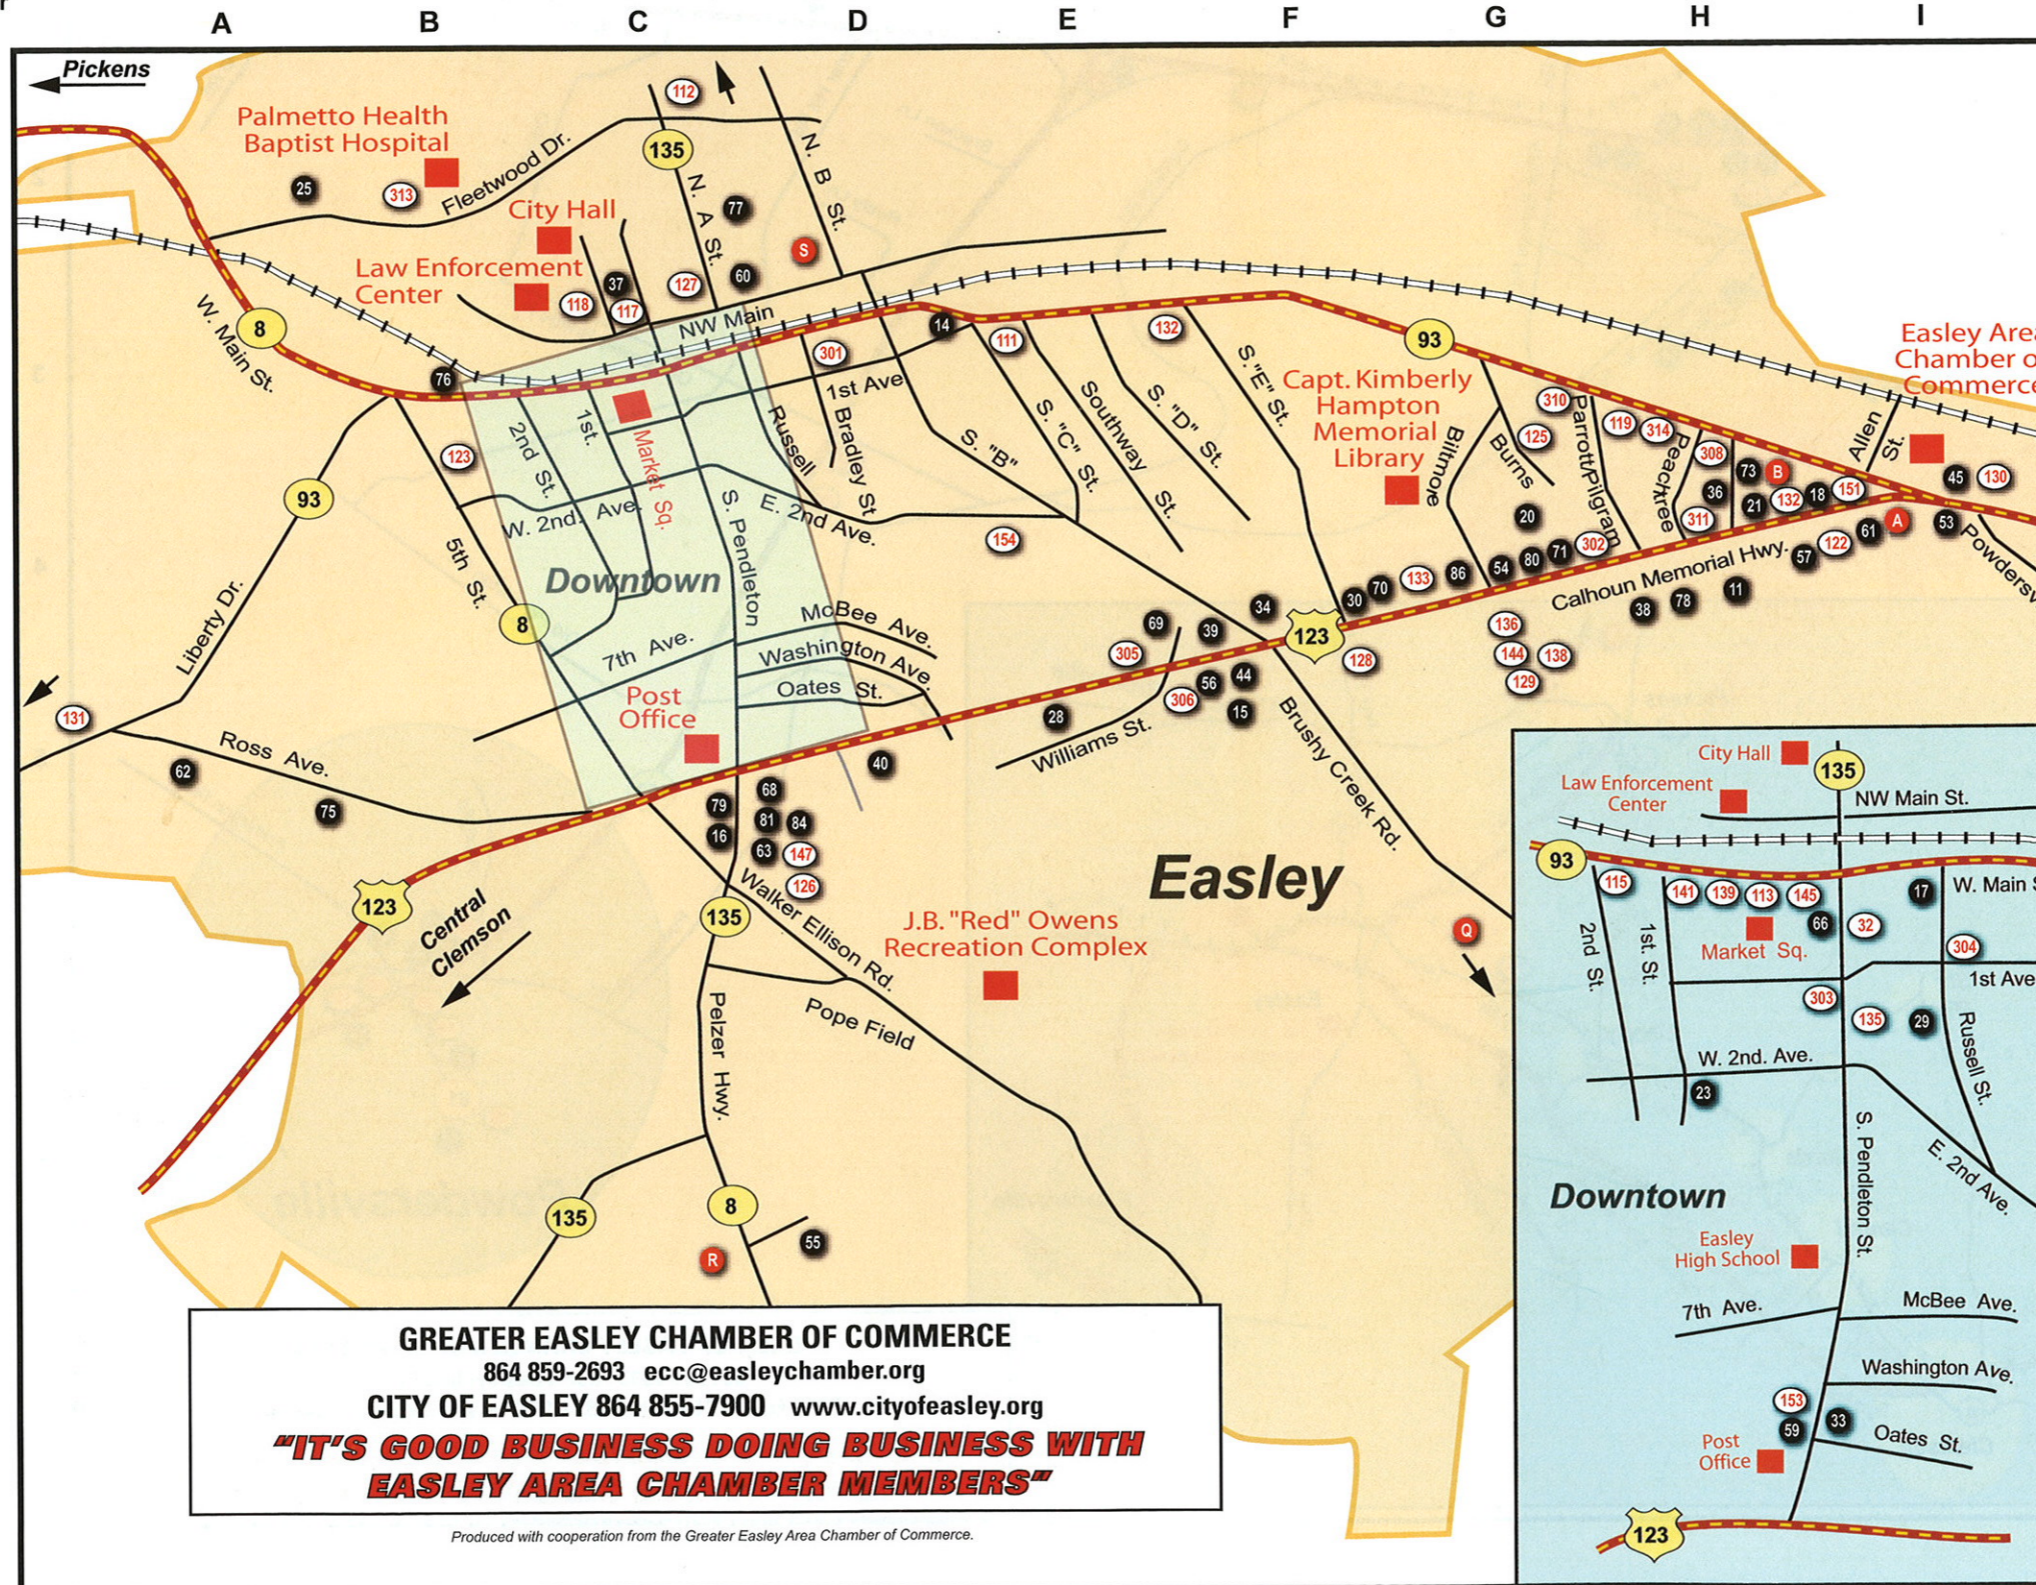

Easley, South Carolina

Home To the "Big League World Series"

Bold Print denotes a Greater Easley Chamber of Commerce Member

LODGING

- A - Comfort Inn 859-7520H-3
- B - Days Inn 859-9902H-3
- C - Hampton Inn 343-3636O-1
- D - Jameson Inn 306-9000L-2
- G - Schell Haus B&B 878-0078.....M-5
- E - Super 8 Motel 220-1836T-7
- F - The Westin Poinsett Hotel 421-9700P-8

RESTAURANTS

- 31 - Applebees 855-2586M-2
- 49 - Arby's of Easley 859-0246L-2
- 60 - Bantam Chef 859-0740D-2
- 55 - Blacks Seafood 859-3370D-6
- 11 - Between the Buns 306-9725 ...H-3
- 56 - Bojangle's 859-7545.....F-4
- 23 - Brenda Kay's 855-3231H-5
- 64 - Brushy Creek BBQ 269-0155..S-7
- 67 - Brusters Ice Cream 306-0401..L-2
- 33 - Bucks Restaurant 859-9198....H-7
- 54 - Burger King 855-4218G-3
- 57 - Capri's 859-8545F-3
- 58 - Capri's Italian Xpress 306-8600 L-2
- 21 - Chick-Fil-A 855-6898.....G-3
- 89 - Cracker Barrel 220-9232T-7
- 68 - Dodge's Store 859-6542D-4
- 69 - Domino's Pizza 855-5051E-3
- 82 - Duke's Sandwich 306-7773.....M-2
- 28 - Easley Espresso 850-2620E-4
- 62 - Fat Cat Cafe 306-0601.....A-4
- 19 - Fatz Cafe 859-9832M-2
- 70 - Firehouse Subs 859-5450F-3
- 71 - Grand China 306-7778.....H-3
- 72 - Grandma Peaches 295-9357 ...R-6
- 14 - The Huddle 859-3167D-2
- 15 - IHOP 442-0833.....F-4
- 53 - Jimmy's Rest. 859-0758I-3
- 59 - Jin Jin Chinese Rest. 855-8818 H-7
- 17 - Joe's Ice Cream Parlor 859-9186.....I-4
- 36 - Kentucky Fried Chicken 859-4817H-3
- 66 - Kewpie Cafe 859-5377H-5
- 61 - King's China 855-1868I-3